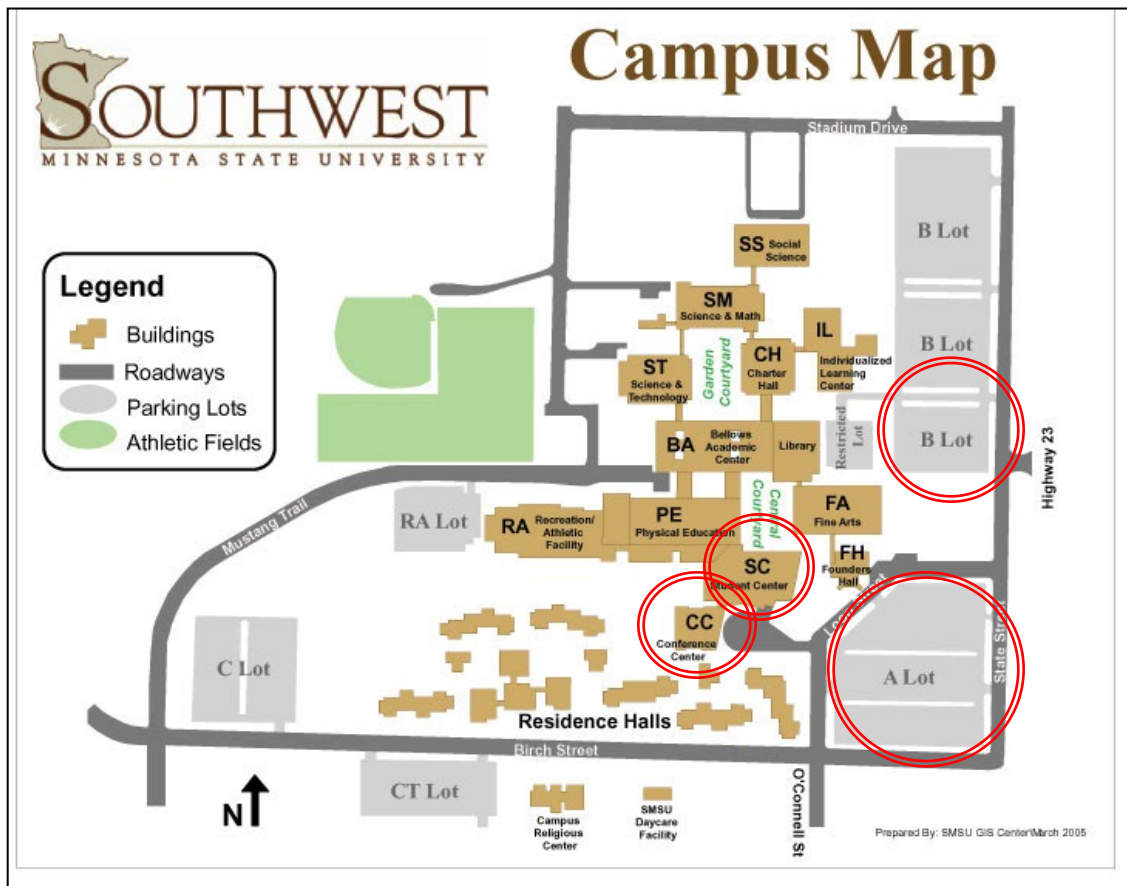

37th Annual School Business Staff Conference

April 15, 2020
Southwest Minnesota State University

The Southwest Minnesota State University main entrance is off of State Highway 23.

**Conference Parking: Please use the A Lot ONLY.
Please enter thru the CC doors.**